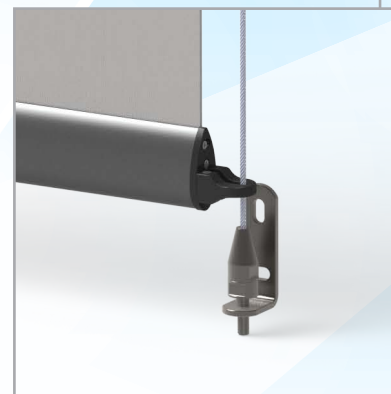

Ideal for window or balcony applications

Enclosed pelmet and sleek bottom rail

Available in modern Colorbond colours

straight drop

option 1

option 2

fixed guide

wire guide

size

max. size up to 15m² (mesh/acrylic), up to 12m² (PVC/canvas)

construction

135mm fully enclosed Colorbond pelmet & powdercoated aluminium teardrop bottom rail

fabrics

choice of mesh, canvas, acrylic or clear PVC for year round protection

operation

manual crank (standard), motorisation option recommended for above ground level

installation

face or recess

standard powdercoat colours

white

classic cream

paperbark