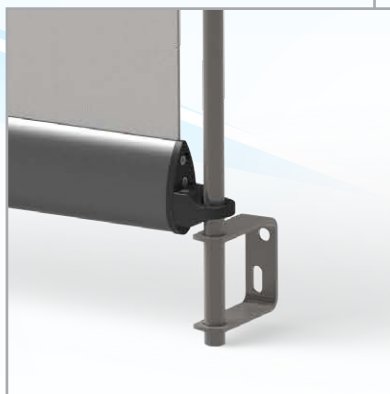

Ideal for window or balcony applications

Enclosed pelmet and sleek bottom rail

Available in modern Colorbond colours

straight drop

option 1

option 2

fixed guide

wire guide

size

max. size up to 15m² (mesh/acrylic), up to 12m² (PVC/canvas)

construction

135mm fully enclosed Colorbond pelmet & powdercoated aluminium teardrop bottom rail

fabrics

choice of mesh, canvas, acrylic or clear PVC for year round protection

operation

manual crank (standard), motorisation option recommended for above ground level

installation

face or recess

standard powdercoat colours

white

classic cream

paperbark